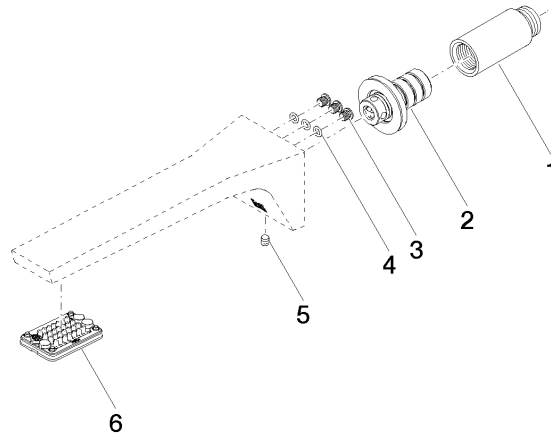

CL.1 Wall-mounted basin spout without pop-up waste - Brushed Dark Platinum

CL.1

13 800 705

- 200mm projection
- fixed spout
- rectangular spray pattern with 40 individual jets
- hole diameter 37 mm
- lead-free
- 1/2" connection
- plug-link mounting
- max. flow 4.5 l/min
- This product can help a building meet the requirements of Green Building Rating Systems, e.g. LEED®, BREEAM®, DGNB

- Concealed wall elbow -** 35 085 970 90
- max. recess depth 163 mm
 - min. recess depth 90 mm

13 800 705

mm [inches]

Flow rate chart

Certificates

LGA_28685. IAPMO_N-4976. IAPMO_8834 (1). WRAS_1512013. IAPMO_4976 (4).
IAPMO_6397.

13 800 705

Spare parts list

No.	Item Number	Name	Quantity used	Delivery time
1	09 24 03 081 10 90	extension	1	2
2	90 24 03 108 01 90	nipple set	1	2
3	09 30 30 113 20 90	screw	3	2
4	09 14 10 001 90	seal	3	2
5	90 31 11 004 00 90	pin	1	2
6	90 11 02 297 00 90	aerator	1	2