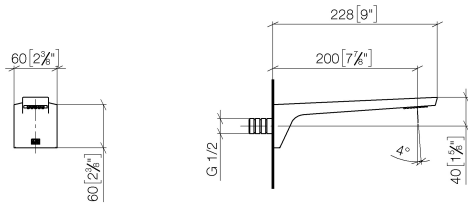

CL.1 Wall-mounted basin spout without pop-up waste - Brushed Dark Platinum

CL.1

13 800 705

- 200mm projection
- fixed spout
- rectangular spray pattern with 40 individual jets
- hole diameter 37 mm
- lead-free
- 1/2" connection
- plug-link mounting
- max. flow 4.5 l/min
- This product can help a building meet the requirements of Green Building Rating Systems, e.g. LEED®, BREEAM®, DGNB

- Concealed wall elbow -** 35 085 970 90
- max. recess depth 163 mm
 - min. recess depth 90 mm

13 800 705

mm [inches]

Flow rate chart

Certificates

LGA_28685. IAPMO_N-4976. IAPMO_8834 (1). WRAS_1512013. IAPMO_4976 (4).
IAPMO_6397.