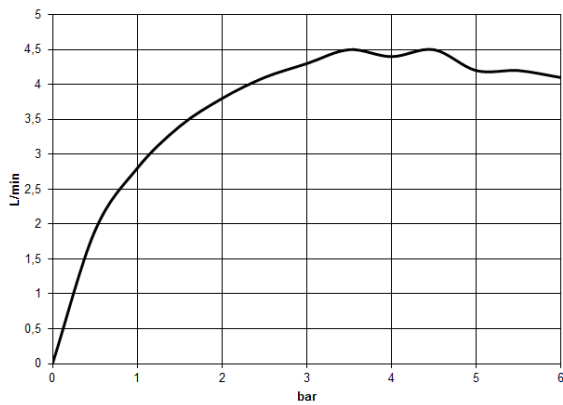

CL.1 Wall-mounted basin spout without pop-up waste - Brushed Dark Platinum

CL.1

13 800 705

- 200mm projection
- fixed spout
- rectangular spray pattern with 40 individual jets
- hole diameter 37 mm
- lead-free
- 1/2" connection
- plug-link mounting
- max. flow 4.5 l/min
- This product can help a building meet the requirements of Green Building Rating Systems, e.g. LEED®, BREEAM®, DGNB

- Concealed wall elbow -** 35 085 970 90
- max. recess depth 163 mm
 - min. recess depth 90 mm

13 800 705

mm [inches]

Flow rate chart

Certificates

LGA_28685. IAPMO_N-4976. IAPMO_8834 (1). WRAS_1512013. IAPMO_4976 (4).
IAPMO_6397.